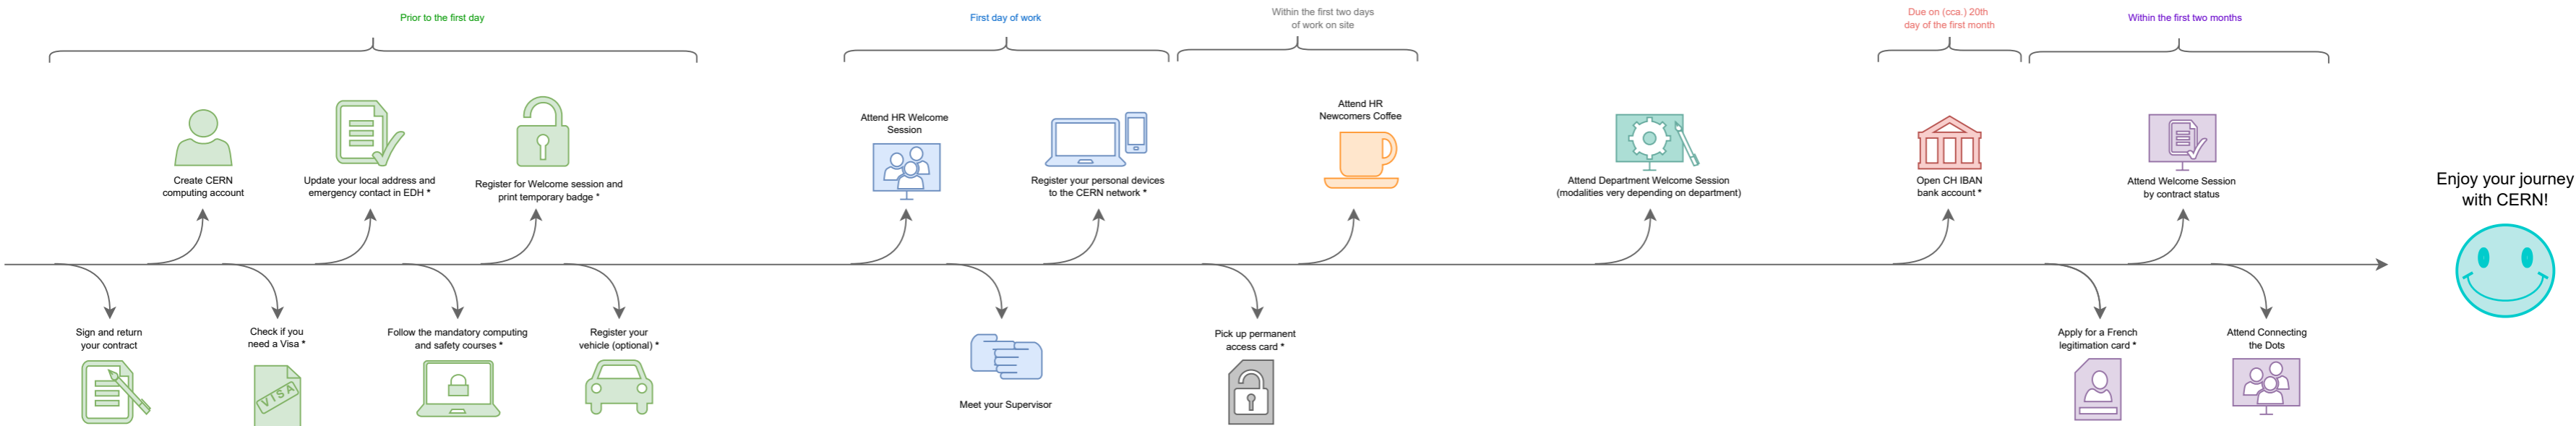

Newcomers' Tasks Timeline

First week "essentials": a schematic guide to the various key tasks to complete in your first days at CERN

Legend: Icons marked with * are hyperlinked: click on the icon for more information

Check it out!

Before I arrive formalities: <https://hr.web.cern.ch/before-i-arrive>

My first week at CERN: <https://hr.web.cern.ch/my-first-week>

Life at CERN: <https://hr.web.cern.ch/life-cern>

If you need help or support, don't hesitate to reach out!